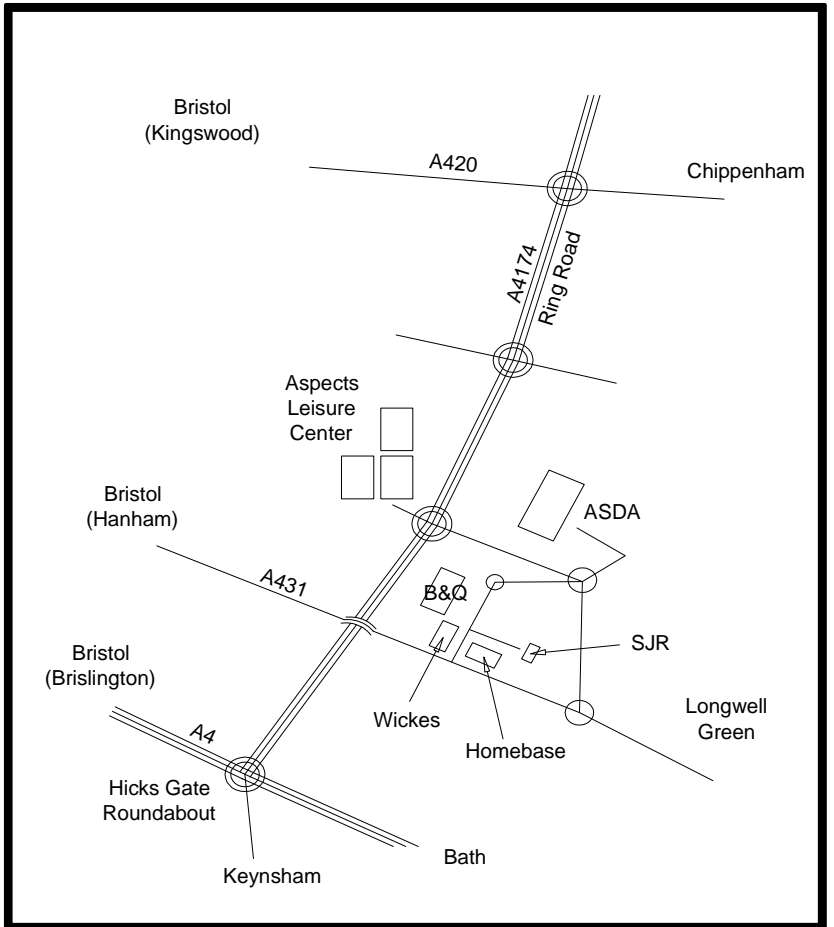

1. Leave M4 at junction 18 and take the A46 south to Cold Ashton
3. At roundabout take A420 westbound
4. Follow A420 for 5 miles until you reach the A4174 'Avon Ring Road'
5. Take the ring road southbound following signs for Longwell Green
6. At second roundabout turn left. At next roundabout turn right.
8. Follow road around to Wicks DIY Superstore and turn left
9. Follow road to end - Apex House is now in front of you.